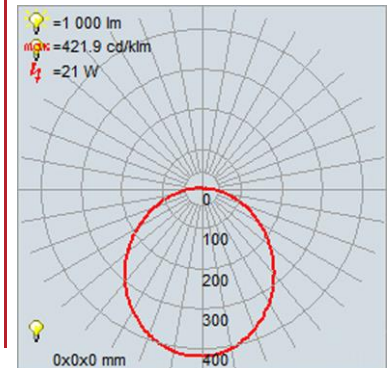

LINE DRAWING

IES FILE

In addition to Access Lighting's purchase and warranty terms and conditions, by signing below or placing an order, you agree that you are authorized to bind the entity placing any order and acknowledge the following: All of sizes and measurements are approximate and all images are for illustrative purposes only. In the event of an inconsistency, the "Product Measurements" section controls. There also may be slight differences in the colors and designs compared to the displayed and printed images.

Signature: _____

Print Name _____ Date: _____

Toll Free 800-828-5483 www.AccessLighting.com

14410 Myford Road, Irvine, CA 92606

The information is subject to change without notice. 12/22/2022 20250LEDDMG-SAT_FST.pdf